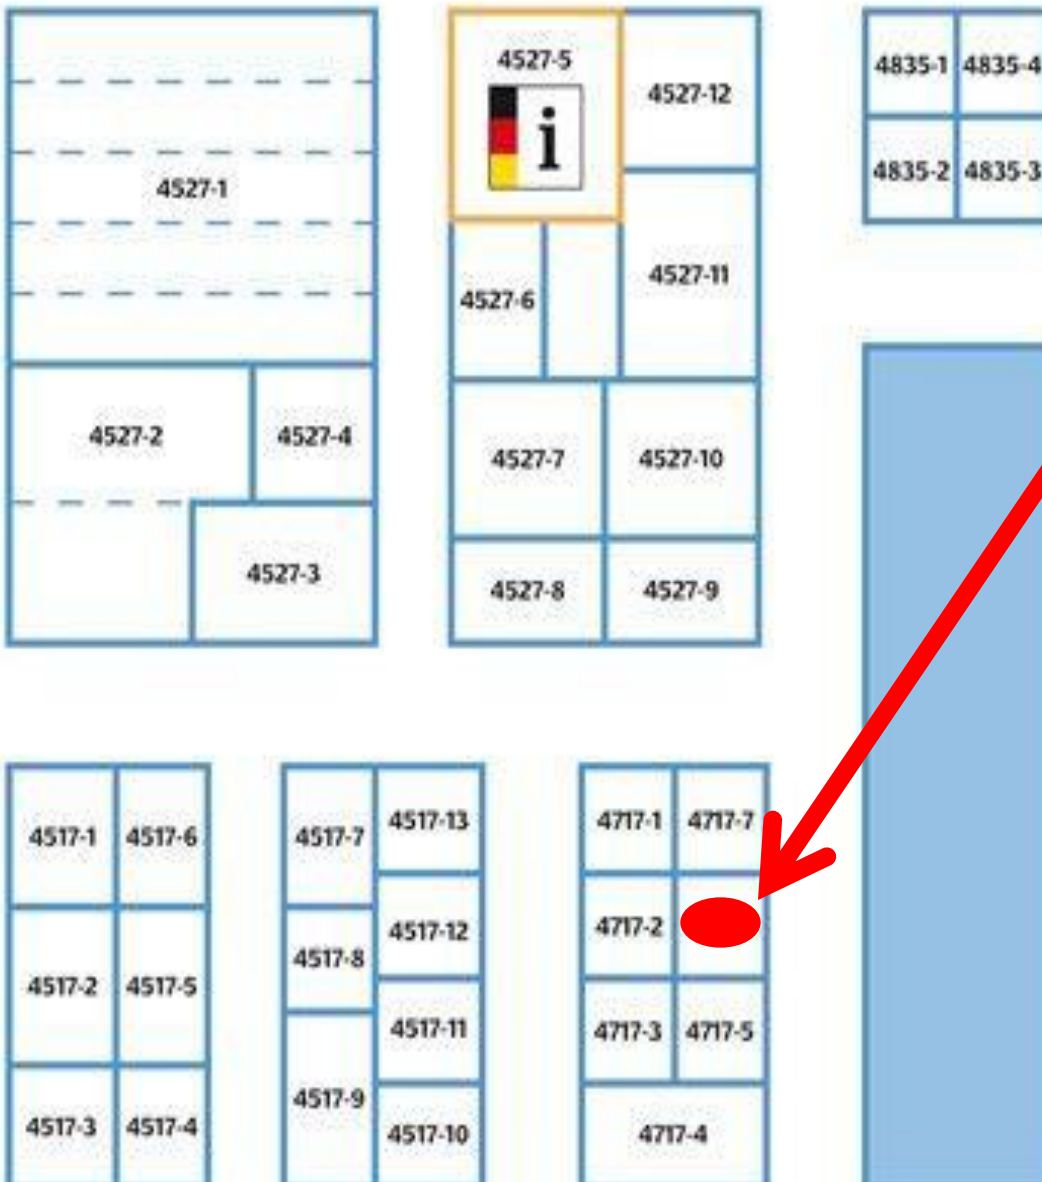

Floor Plan

Overview

Reliant Center
1 Reliant Park
8400 Kirby Drive
Houston, Texas 77054

German Pavilion

CONTROS

SYSTEMS & SOLUTIONS GMBH

OTC – 4717
Booth Nr. 6

**DETECT WHAT
YOU`RE
LOOKING FOR!**